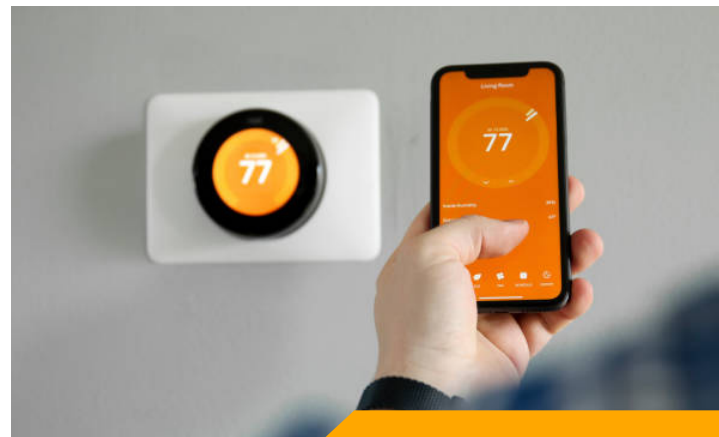

WHY UPLOAD SPEED MATTERS

Today about 70 million households in the United States use smart home devices. This includes video doorbells, home security cameras, thermostats and more. Now more than ever, upload speeds are critical for remote workers, content creators, gamers, and for powering homes with several smart home devices. Speed is the cornerstone of modern connectivity.

SMART HOMES

Residents use smart devices in variety of ways. From building a grocery list with the help of an always on assistant to achieving energy efficiency. Smart home devices offer convenience, a sense of security, and comfort.

- **Real-Time Data Transmission:** Devices like security cameras, doorbells, and fitness trackers rely on fast uploads to send real-time data to cloud services, ensuring timely and accurate updates.
- **Security Cameras:** High-speed uploads maintain uninterrupted high-definition video streaming.
- **Smart Doorbells:** Clear immediate video and audio interactions require a strong upload connection.
- **Health Monitors:** Benefit from fast uploads for accurate and timely data sharing.
- **Remote Control:** Quick uploads ensure commands to devices (e.g., lights, locks, thermostats) are executed promptly.
- **Enhanced Experiences:** Smooth operation across interconnected devices like home automation systems depends on fast uploads for immediate command execution and improved user satisfaction.